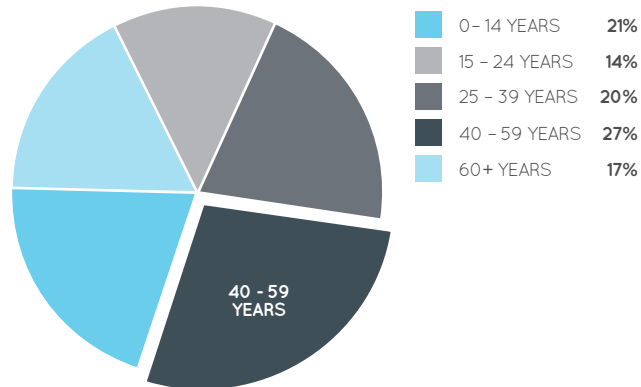

KEY FEATURES

172

NUMBER OF RETAILERS*

315.6m

TOTAL ANNUAL SALES (\$)*

56,896

GROSS LEASABLE AREA (M2)*

2,619