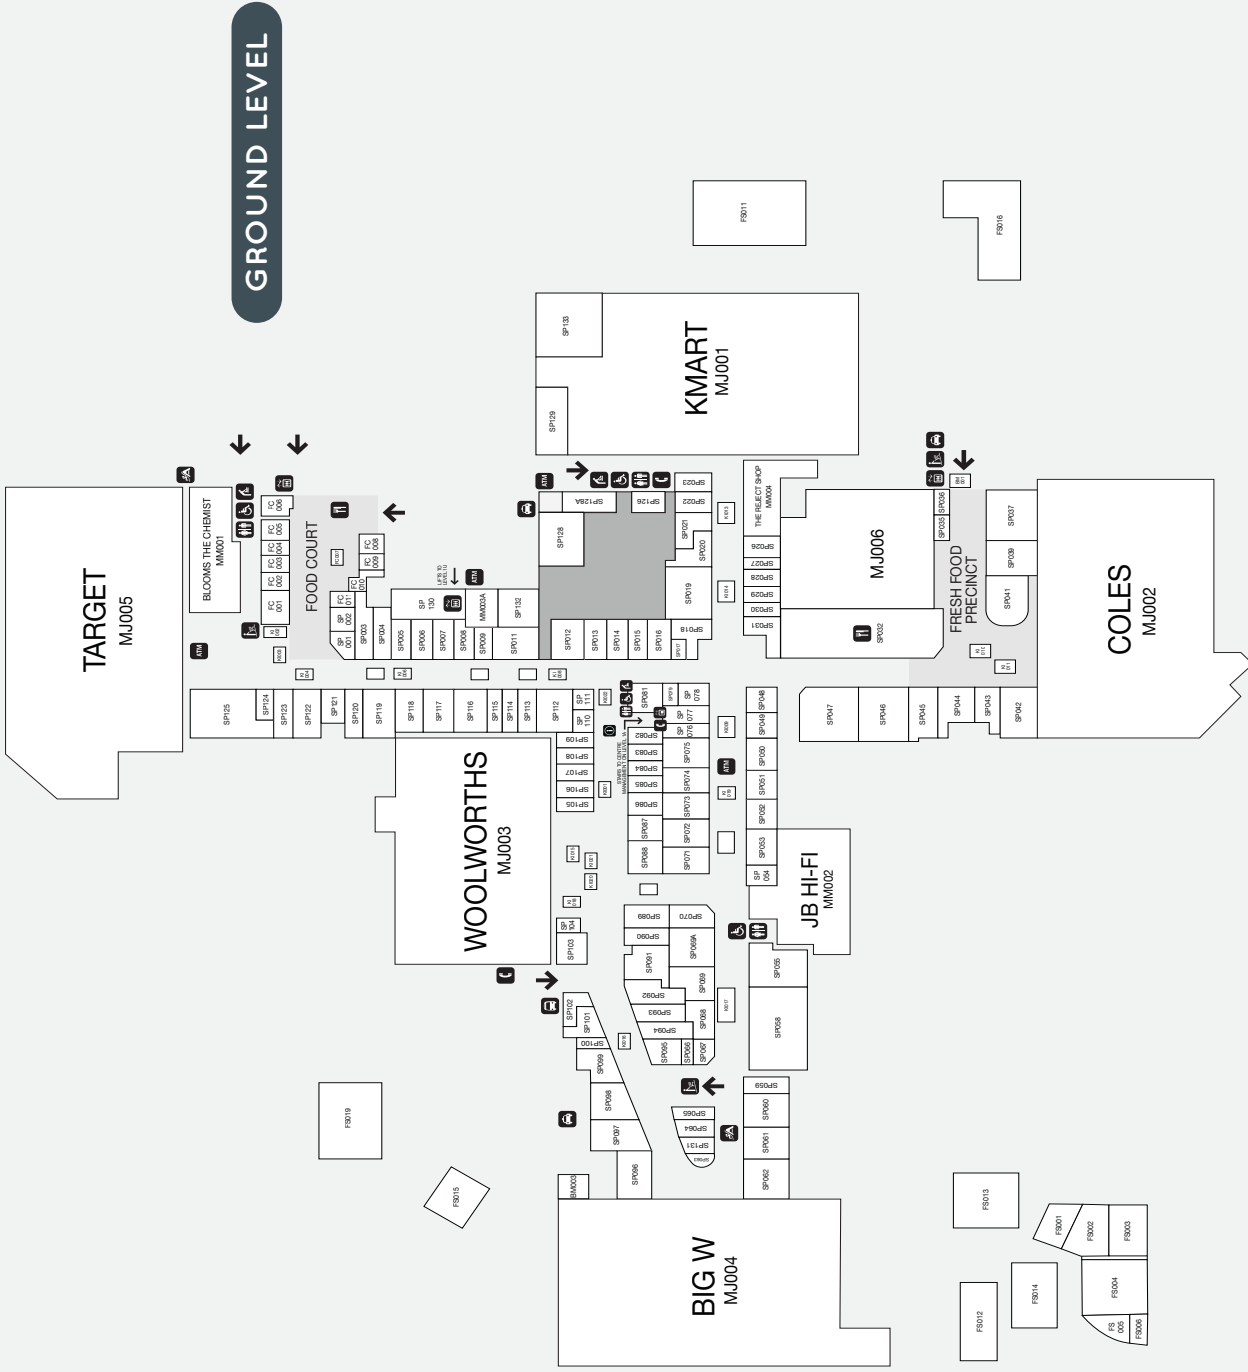

252,195

TRADE AREA POPULATION*

LEVEL 1U

LEVEL 1A

GROUND LEVEL

STORE	LEVEL	#	STORE	LEVEL	#	STORE	LEVEL	#	STORE	LEVEL	#
MAJOR STORES			Rockmans	G	SP101	Clear Skincare	G	SP015	QLD Diagnostic Imaging	G	FS004
Aldi	G	MJ006	Rodney Clark	G	SP006	Dr Massage	G	SP090	Sullivan Nicolaides Pathology	G	FS006
Big W	G	MJ004	Suzanne Grae	G	SP093	Glamour Nails & Foot Spa	G	SP120	MISCELLANEOUS		
Coles	G	MJ002	TEMT	G	SP116	Happy Feet Steam Massage	G	SP126	Off Ya Tree	G	SP054
Kmart	G	MJ001	W. Lane	G	SP100	Indulgence Massage and Day Spa	G	SP072	MOBILE PHONES / TECHNOLOGY		
Target	G	MJ005	FOOD - DINE IN / TAKEAWAY			Jolli Barber Shop	G	SP066	Happytel	G	KI006
Woolworths	G	MJ003	8 Thai	G	SP032	Josif's Barber Studio	G	SP067	Hello Phone	G	KI009
BANKS/CREDIT UNIONS/ATMS			Ali Baba	G	FC004	Jan le Court	G	SP083	Telstra T-Life	G	SP004
ANZ ATM	G	AT004	BOBA Chicken	G	SP032	Just Cuts	G	SP082	T-Shine Case	G	KI001
ANZ ATM	G	ATM	Boost Juice	G	KI018	Laser Clinics	G	SP086	Vodafone	G	SP008
ANZ Bank	G	SP088	Burlington BBQ	G	SP032	Massage Philosophy	G	SP028	Yes Optus	G	SP123
Bank of Queensland ATM	G	AT006	Caffe Cherry Beans	G	KI021	New Way Hair Restoration	1A	OF001	EYEWEAR / OPTICAL		
Bendigo Bank ATM	G	ATM	Crema Espresso	G	SP065	Price Attack	G	SP030	Laubman & Pank	G	SP022
Bendigo Bank	G	SP122	Hungry Jacks	G	FS013	Priceline	G	SP047	LensPro	G	SP002
Commonwealth Bank ATM	G	ATM	Jamaica Blue	G	KI017	ProfessioNAIL	G	SP079	OPSM	G	SP003
Commonwealth Bank	G	MM003A	Japanice	G	SP032	S&S Hair	G	SP053	Specsavers	G	SP060
National Australia Bank ATM	G	ATM	KFC	G	FS012	Stefan	G	SP121	Sunglass Hut	G	KI008
National Australia Bank	G	SP130	Long Chef Vietnamese	G	FC002	The Body Shop	G	SP011	The Optical Superstore	G	SP103
Suncorp Bank ATM	G	ATM	McDonald's	G	FC001	Tranquility Beauty Salon	G	SP110	Vision Precinct	G	SP027
Suncorp	G	SP069	Mekong	G	FC009	Wax'd	G	SP026	PHARMACIES		
Suncorp	G	SP069	Mekong	G	FC009	HEALTH/WELLNESS			Blooms The Chemist	G	MM001
Westpac Bank ATM	G	ATM	Mekong	G	FC009	Body Buzz	G	FS003	PROFESSIONAL SUITES		
Westpac	G	SP128	Mekong	G	FC009	HOMEWARES & GIFTS			Councillor Matthew Bourke	G	SP128A
BOOKS/NEWSAGENTS			Miki Beautiful Sushi	G	KI020	Addable	G	SP012	H&R Block	G	SP132
Nextra	G	SP041	Mr Curry	G	SP032	DecoRug Home	G	SP069A	Liberty Wealth & Steadfast Solicitors	1U	OF002
QBD: Books	G	SP087	Mrs Fields	G	KI003	dusk	G	SP107	Maison Real Estate	G	KI002
DISCOUNT VARIETY			Muffin Break	G	FC007	Glorious Gifts	G	SP085	Mortgage Choice	1U	OF007
Discount Station	G	SP125	Noodle and Donburi	G	FC006	Matchbox	G	SP089	Ray White Centenary	G	FS002
The Reject Shop	G	MM004	Oporto	G	FC010	Riot Art and Craft	G	SP021	SERVICES & COMMUNITY		
U & I Discount Variety Store	G	SP061	Red Rooster	G	FS014	Robins Kitchen	G	SP084	Art West Community Gallery	G	SP129
FASHION ACCESSORIES/HANDBAGS			Rolling Man	G	SP032	Smiggle	G	SP077	Australia Post	G	SP037
Colette by Colette Hayman	G	SP013	Sakura Fresh Bar	G	KI004	ELECTRICAL/RETAIL			Centenary Community Hub	G	FS015
Lovisa	G	SP017	Shingle Inn	G	SP102	Godfreys	G	SP055	Centre Management	1A	CM001
Strandbags	G	SP117	Sizzling Gourmet	G	SP032	JB Hi-Fi	G	MM002	Come and Wash Car Wash	B	BM001
FASHION - MENS			Subway	G	FC003	Shaver Shop	G	SP029	Customer Service	G	CS001
Connor	G	SP112	Subway	G	FC003	Smart Factory Outlet	G	SP020	Dry Cleaning Central	G	SP036
Lowes	G	SP019	Sumo Salad	G	FC011	JEWELLERY			Mister Minit	G	KI013
Tarocash	G	SP048	Sushi Sushi	G	KI010	Anthony's Fine Jewellery	G	SP111	Mt Ommaney Library	G	FS019
YD.	G	SP070	The Cheesecake Shop	G	KI015	Goldmark	G	SP001	mycar Tyre & Auto Service	G	SP133
FASHION - MIXED			The Coffee Club	G	SP031	Michael Hill Jeweller	G	SP081	Super Copy	G	SP131
Best&Less	G	SP058	The Little Trike	G	KI011	Pandora	G	SP078	Ultra Tune	B	BM003
Jay Jays	G	SP074	Won Ton Ton	G	SP032	Prouds The Jewellers	G	SP018	Woolworths Petrol	G	FS011
Just Jeans	G	SP050	FOOD - FRESH/GENERAL			Showcase Jewellers	G	SP092	TOYS & GAMES		
FASHION - WOMEN'S			Go Vita Mt Ommaney	G	SP039	Wallace Bishop	G	SP095	EB Games/Zing	G	SP076
Ally Fashion	G	SP052	Mount Ommaney Bakehouse	G	SP043	LIQUOR/TOBACCO			Curious Planet	G	SP109
Autograph	G	SP049	Mt Ommaney Fresh Fruit	G	SP046	BWS	G	SP104	TRAVEL		
Black Pepper	G	SP106	Prestige Meats	G	SP044	Cignall Mount Ommaney	G	KI014	Flight Centre	G	SP105
Bras N Things	G	SP007	Sunlit Supermarket	G	SP032	Liquorland	G	SP042	Flight Centre	G	SP124
City Chic	G	SP051	FOOTWEAR			MEDICAL/DENTAL			Forex 4 Less	G	KI016
Crossroads	G	SP094	Mathers	G	SP119	Bay Audio	G	SP063	Helloworld Travel	G	SP068
Dotti	G	SP016	Novo Shoes	G	SP071	Dentistry For You	G	FS001	Travel Money Oz	G	SP124
Femme Connection	G	SP115	Simona Ricci	G	SP113	Genesis Care	G	FS005	Travelex	G	SP068
Katies	G	SP118	Skechers	G	SP009	Ken Swenson Dental Surgery	1U	OF006	LEASING ENQUIRIES		
Millers	G	SP098	Sole Integrity	G	SP108	Mt Ommaney Medical Centre	G	MM001	KYLE ROLLINO Leasing Manager		
Noni B	G	SP099	Spendless Shoes	G	SP091	Pacific Smiles Dental	G	SP096	M 0 4 0 3 9 7 1 4 7 5 P 0 7 3 7 2 5 8 8 8 8		
FASHION - WOMEN'S			The Athlete's Foot	G	SP005	HAIR/NAILS/BEAUTY			E kyle.rollino@retailfirst.com.au		
ASAP Barbers	G	SP035	HAIR/NAILS/BEAUTY			ABS CENSUS DATA 2016. PROFILE CURRENT AS AT JANUARY 2020. *					
Bella Nails	G	SP064	HAIR/NAILS/BEAUTY			171 DANDENONG ROAD, MT OMMANEY P (07) 3725 8888					
Bollywood Brows	G	KI019	HAIR/NAILS/BEAUTY			WWW.MTOMMANEYCENTRE.COM.AU					
Classic Eyebrows	G	KI022	HAIR/NAILS/BEAUTY			 					